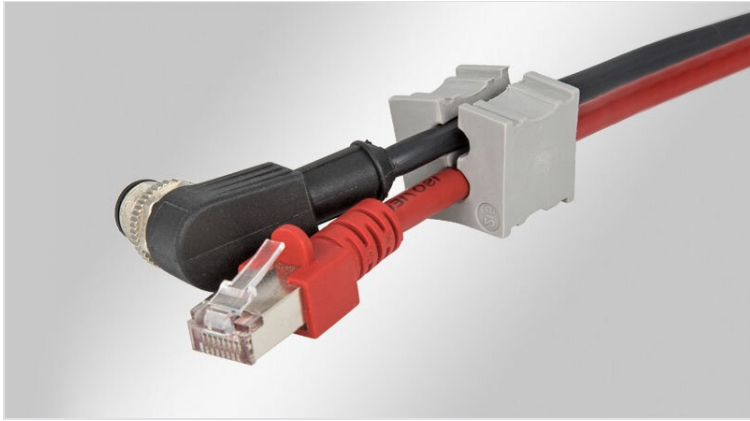

KT CR multi | KT CR special | Multi-hole / special cable grommets

for the use in cleanrooms, 1 - 8 mm / IP54 / UL Type 12

Cable grommets KT CR multi are used with the following cleanroom cable entry components:

- [KEL-U CR cable entry frames](#)

KT CR multi-hole and special grommets enable a sealing of the cables with IP54 and UL Type 12.

When using double or quadruple grommets the cable density of cleanroom cable entry frames can be greatly increased. The multi-hole model range KT CR small is designed for cable diameters from 1 to 8 mm. ATG CR adapter grommets provide the possibility to hold a small KT CR grommet to reduce the clamping range down to 1 mm.

When installing the small grommets in multiple rows, the flat sides should be facing each other. This allows the flat sides to match up and provide a secure seal.

The products with article ending .600 are tested and certified for particle emission for cleanroom class 1 according to ISO 14644-1. The materials used for these products have been tested and certified for outgassing according to VOC/SVOC (ISO 14644-8; ISO 16000-6,-9,-11,-25, VDI 2083 sheet 17).